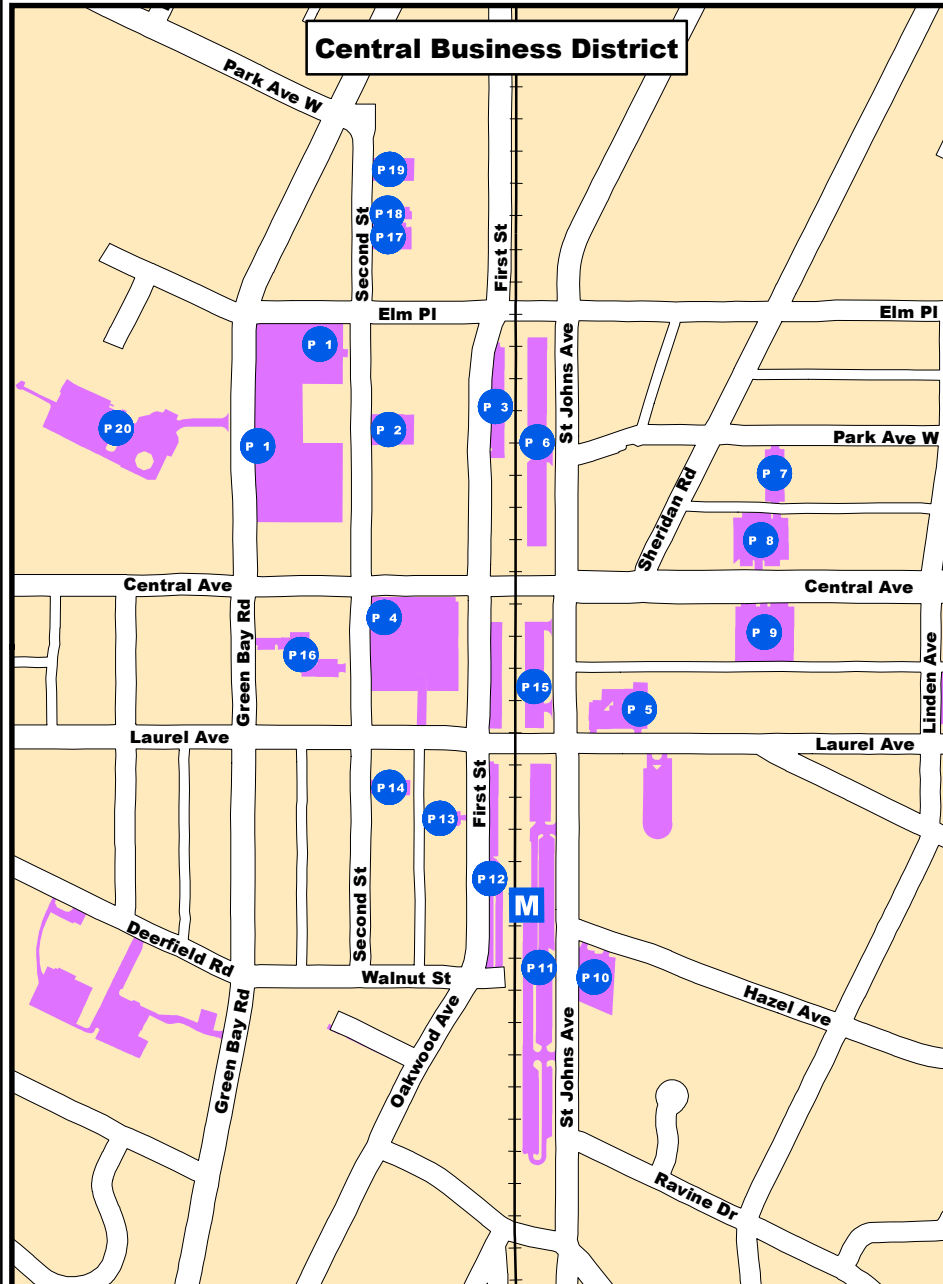

Free Parking After 5:00 PM and Weekends and Holidays

- P 6 St Johns Avenue North Lot
- P 7 Ori North Lot
- P 8 Ori South Lot
- P 9 Central Avenue ES Lot
- P10 City Hall Parking Lot
- P11 Central Train Station East Lot
- P12 Central Train Station West Lot
- P13 1716 First Street Lot
- P14 Second Street Laurel South Lot
- P15 Central Business District Garage
- P16 Second Street South Central Lot
- P17 Second Street Elm North Lot
- P18 1963 Second Street Lot
- P19 1987 Second Street Lot
- P20 Water Tower North Lot
- P21 Braeside East Lot
- P21 Braeside West Lot
- P22 Ravinia Train Station East Lot
- P22 Ravinia Train Station West Lot
- P23 Ravinia Train Station North Lot
- P24 Ravinia Train Station N-W Lot
- P25 Pleasant Avenue Lot
- P26 Pleasant Avenue East Lot
- P27 Broadview Lot
- P28 Jens Jensen Park Lot

City of Highland Park Lots That Allow Free Parking After 5:00 PM and on Weekends and Holidays

Free Parking Sundays and Holidays

- P 1 Renaissance Place Surface Lot (Northeast)
- P 1 Renaissance Place Surface Lot (West)
- P 2 Second Street Elm South Lot
- P 3 First Street Elm South Lot
- P 4 Port Clinton Square Garage (Upper Level)
- P 5 Laurel and St Johns Lot